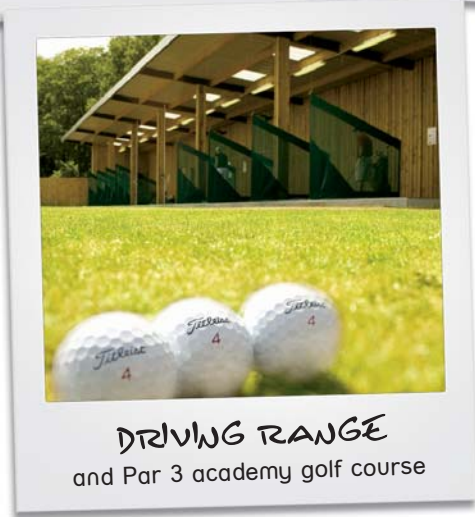

INTRODUCING 'MATFEN OUTDOORS' AT MATFEN HALL

From hands-on falconry displays to quad biking, high wire adventure to golf lessons, all in idyllic rural surroundings.

TURBOVENTURE
Activities and team building

FALCONRY DAYS
Bird of prey centre

GO APE
Tree top ropes course

DRIVING RANGE
and Par 3 academy golf course

A full collection of outdoor pursuits are now available on the stunning Matfen Hall Estate. Perfect for individuals, groups and corporate events. Gift vouchers available.