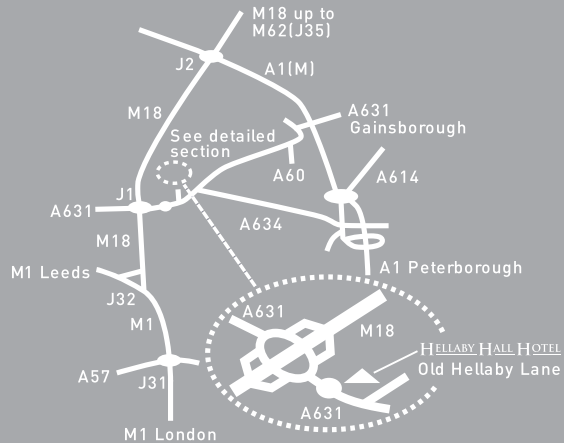

## HOW TO FIND US

Located just off J1 of the M18, with close access to the M1 and A1(M). Hellaby Hall Hotel is within easy reach of Sheffield, Rotherham and Doncaster City centres. Is also conveniently located to the regional airports, Doncaster Robin Hood Airport is approximately 30 minutes drive away, East Midland Airport approximately 40 minutes drive and Manchester International Airport approximately 90 minutes drive. Use address not postcode for Satellite Navigation directions. Amadeus (IA) UI EMAHHH, Worldspan (IP) UI 43234, Sabre (AA) UI 40545, Galileo (UA) UI 65573